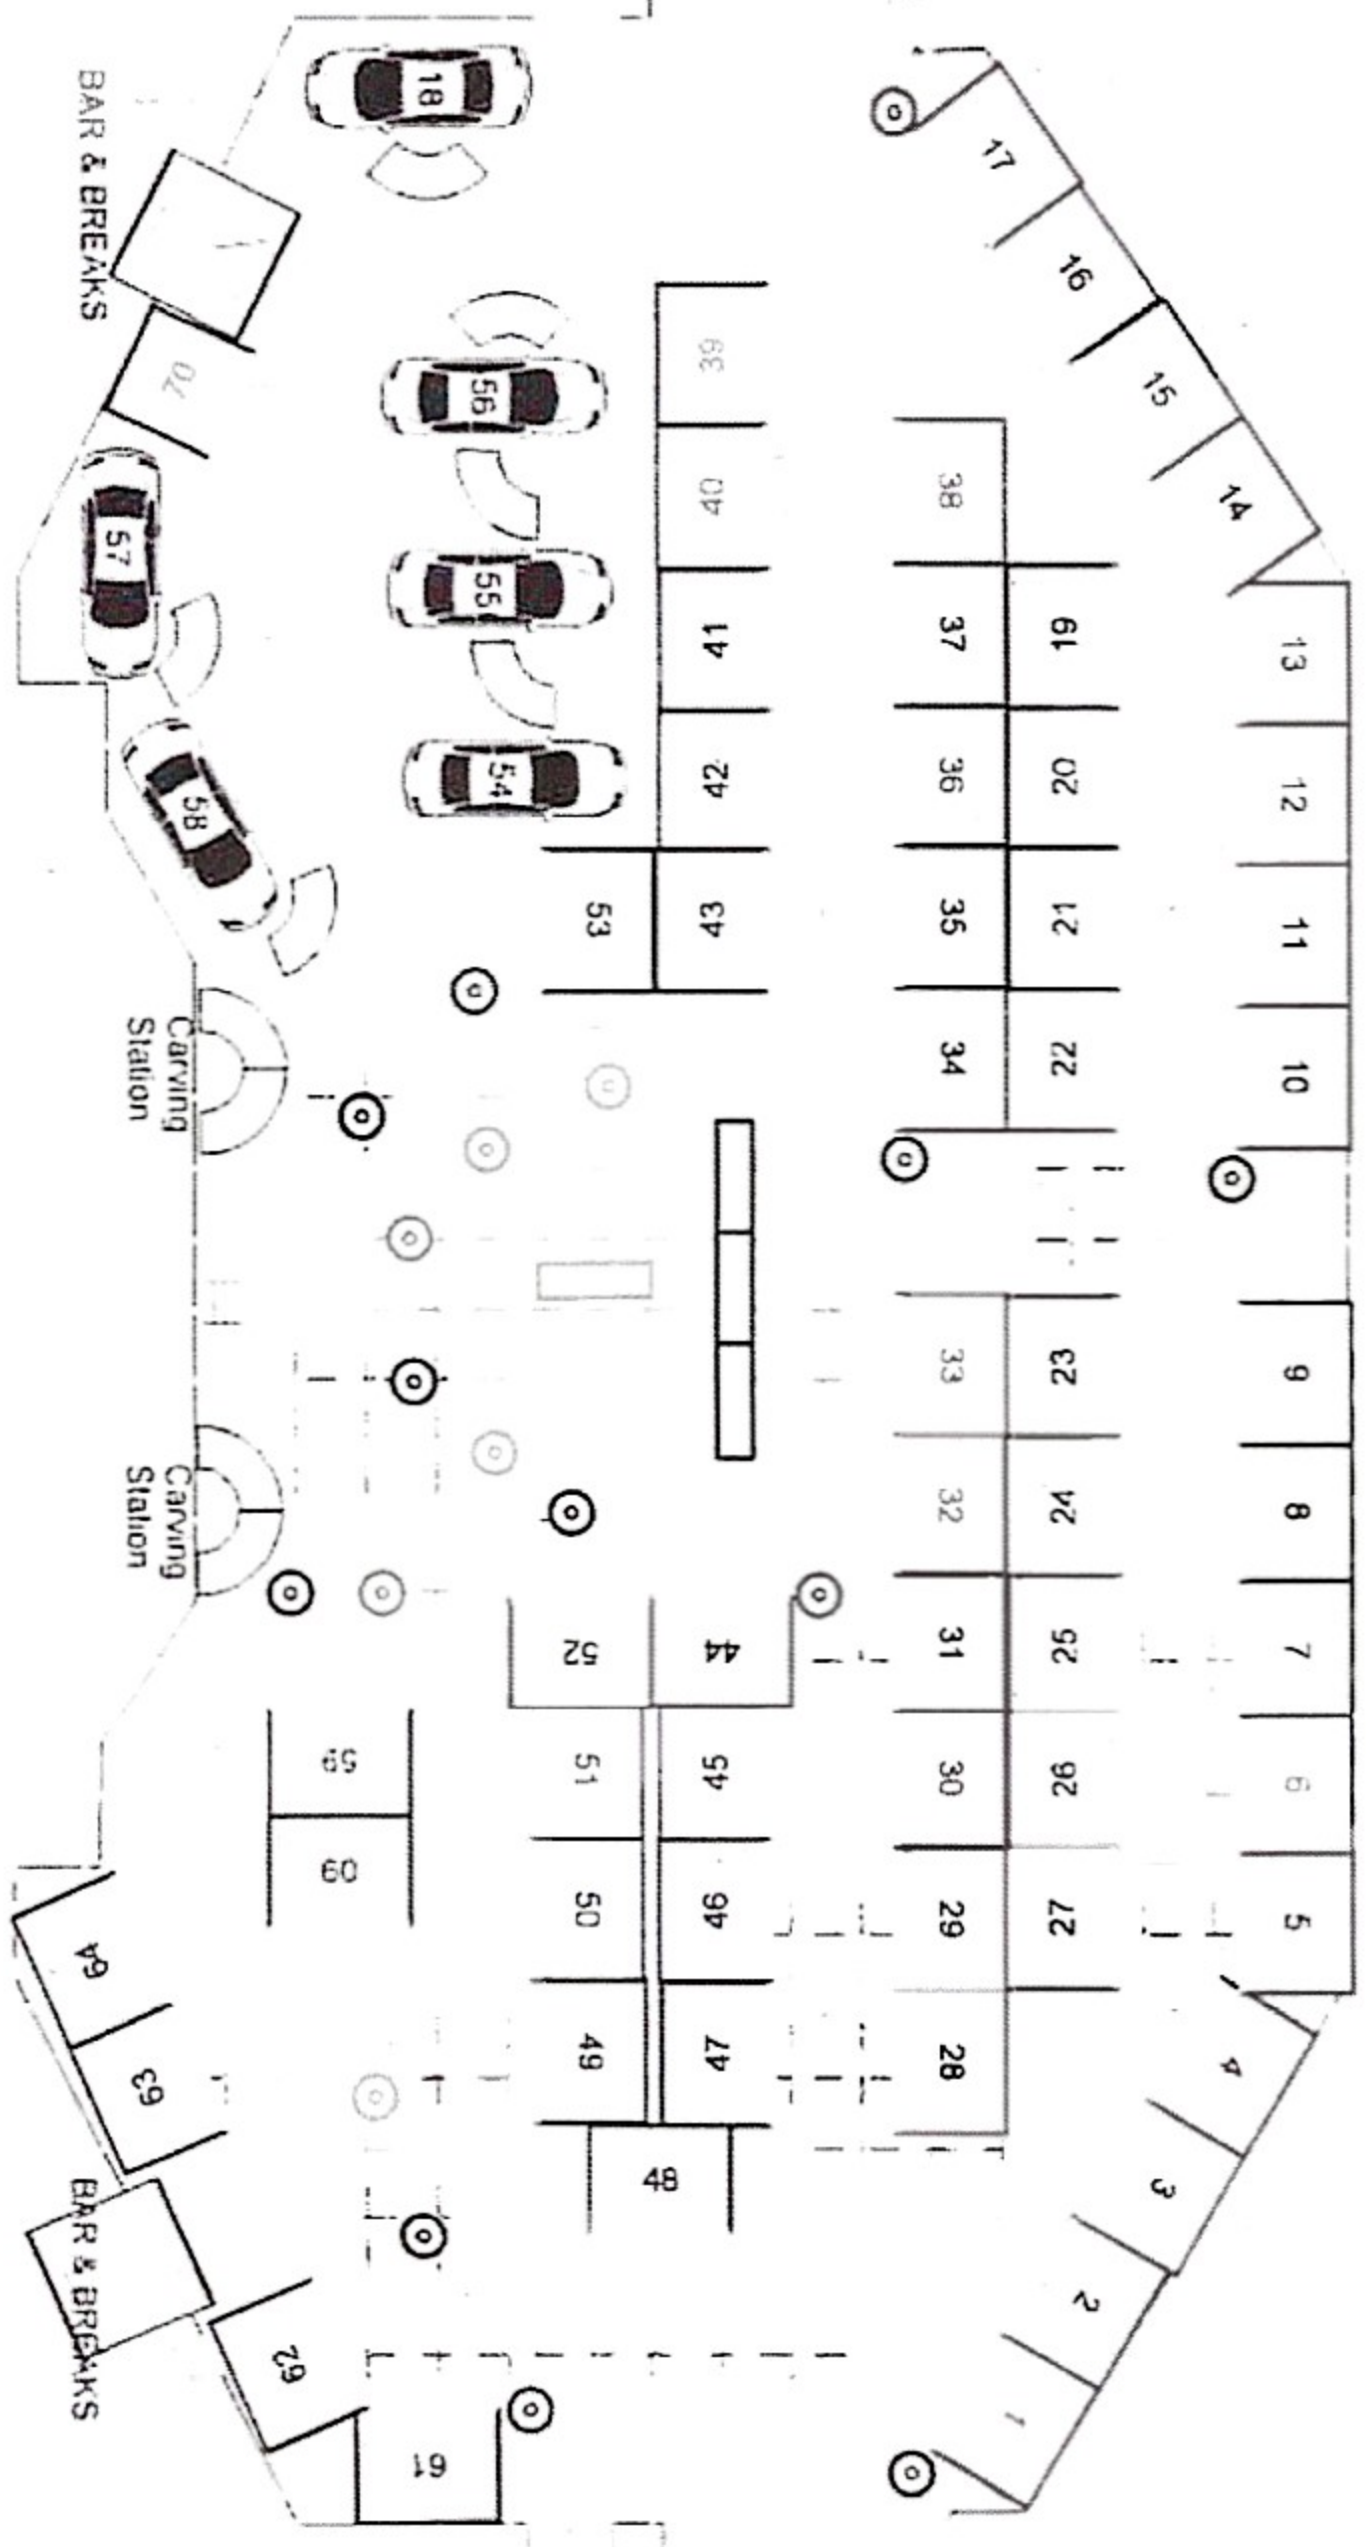

Event Center

Event Center 2nd Level Pre-Function

Event Center Stage

NCACCP 2021 Car Diagram

5 Cars on Stage
Each gets a serp draped & skirted
Each car "station" should have power source